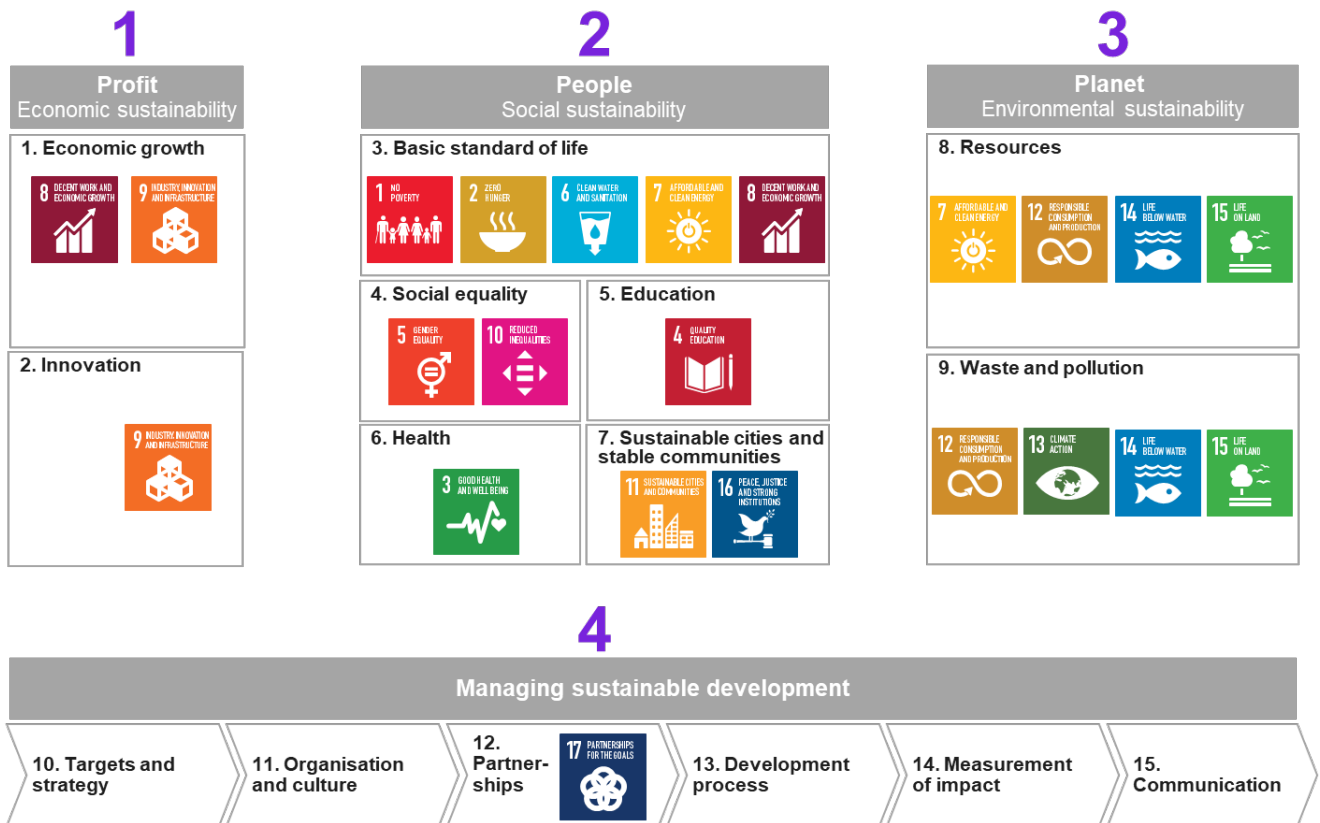

### Action plan implementation

- Receive ongoing support in implementing your sustainability initiatives
- Monitor your progress in driving competitive, sustainable growth

# Assess and benchmark your sustainability performance

KEARNEY | IMP<sup>3</sup>ROVE

## The Corporate Sustainability Navigator

The new IMP<sup>3</sup>ROVE Corporate Sustainability Navigator tool offers a **unique, qualitative and holistic assessment** of your status quo in leveraging sustainability to drive growth. By providing **benchmarking** with your company's peers, it enables identification of improvement potentials and the development of a **targeted, concrete action plan**.

### Overview of the holistic assessment framework

This state-of-the-art, example-driven assessment builds on the **Sustainable Development Goals** established by the United Nation. It combines them with the **triple bottom line** and IMP<sup>3</sup>ROVE's unique expertise in innovation management, based on the "House of Innovation".